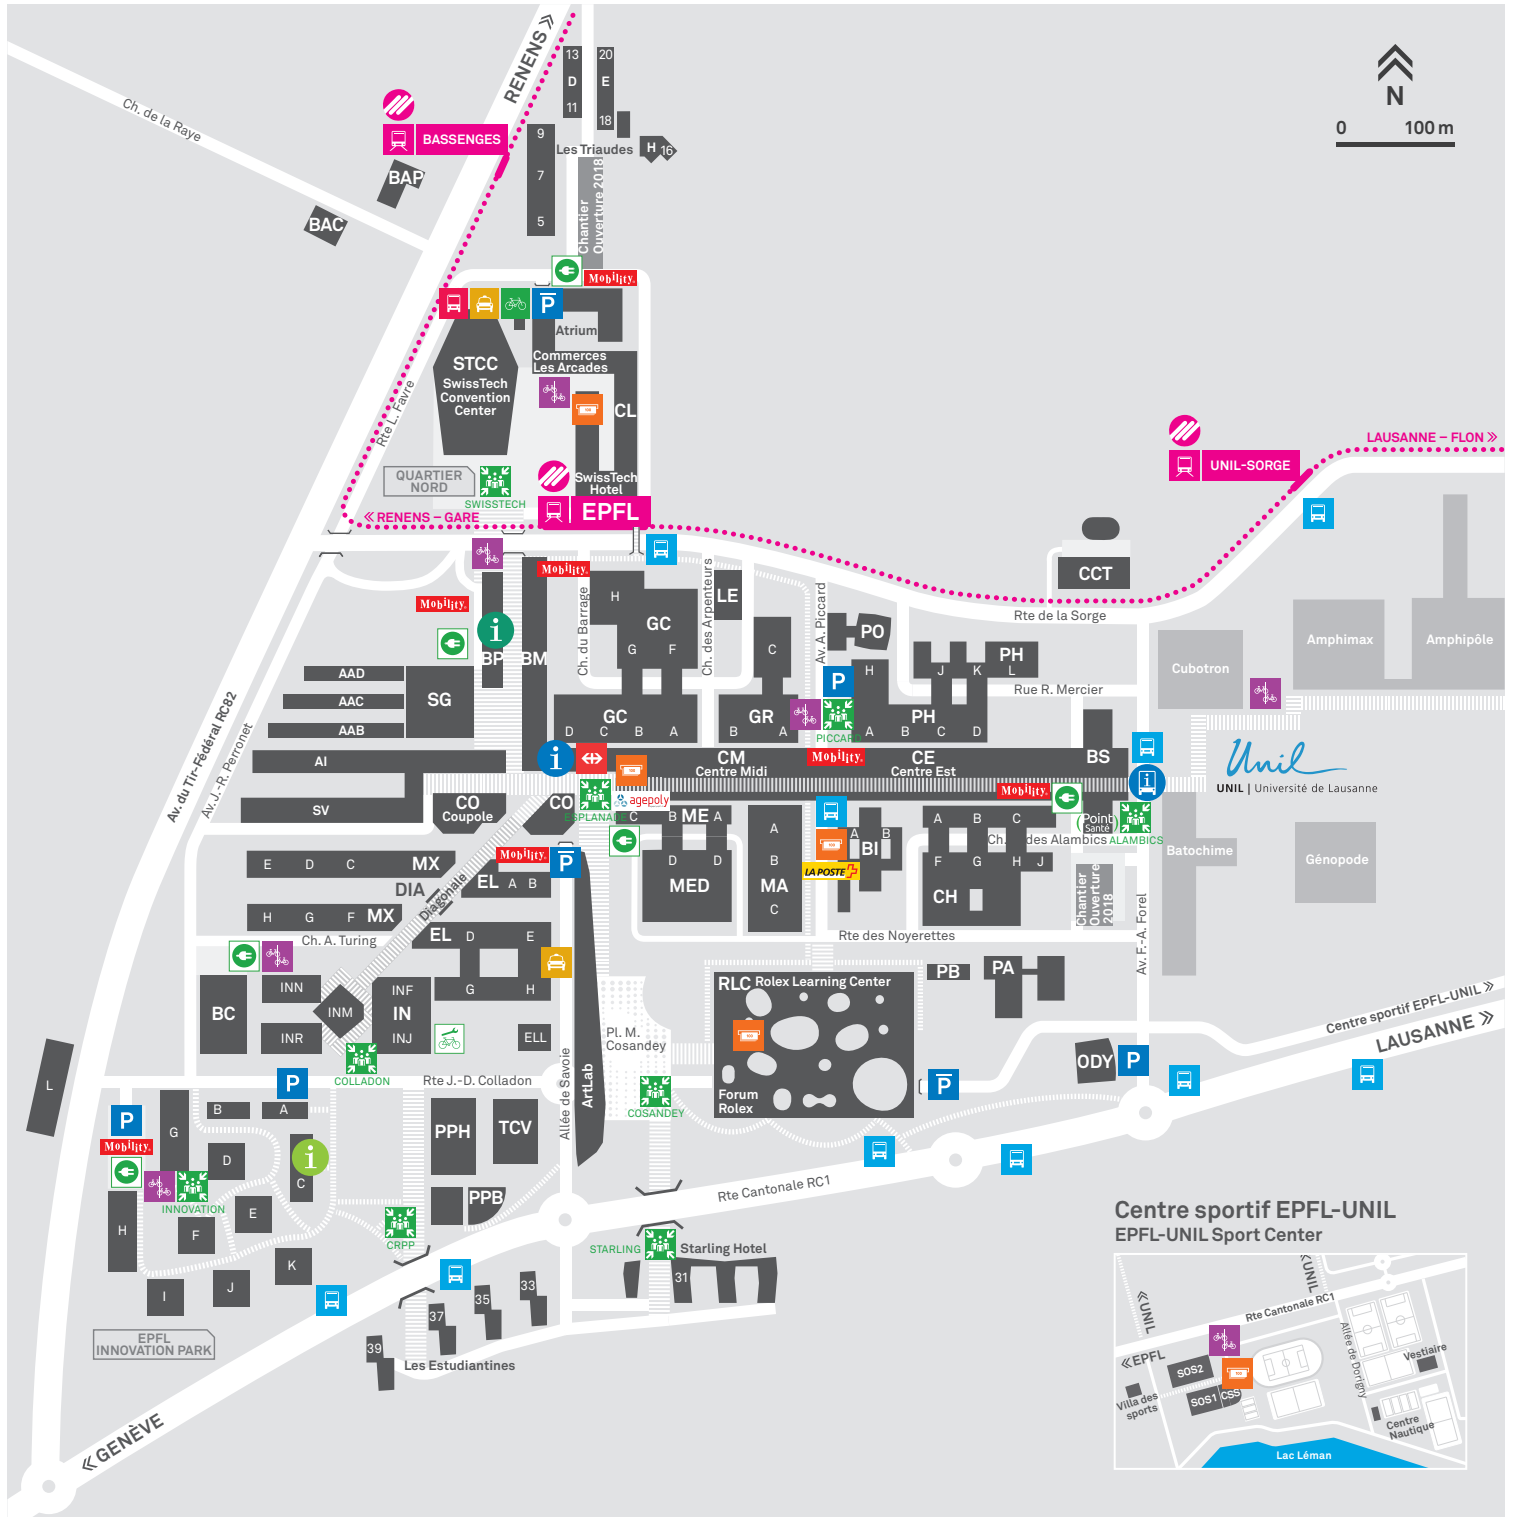

# Plan d'orientation EPFL

EPFL - DII - 08.08.2016

 **Accueil/Information**  
Reception/Information

 **Guichet étudiants**  
Students Services Desk

 **Accueil EPFL Innovation Park**  
EPFL Innovation Park Reception

 **Information livraisons**  
Delivery Information

 **Point de rassemblement**  
Assembly point

 **Point Santé**  
Health Point

 **Association des étudiants de l'EPFL**  
EPFL General Student's Association

 **Agence CFF**  
CFF Train Tickets/Information

 **La Poste**  
Post Office

 **Bancomat**  
ATM

 **Parking public**  
Public Parking

 **Méto m1**  
m1 metro

 **Bus**  
Bus

 **Station de taxi**  
Taxi rank

 **Dépose-minute bus**  
Bus drop-off/pick-up point

 **Vélo Station**  
Bike Station

 **PubliBike**  
PubliBike

 **Point vélo réparations**  
Bike Repair Service

 **ElectricEasy**  
ElectricEasy

 **Mobility**  
Mobility