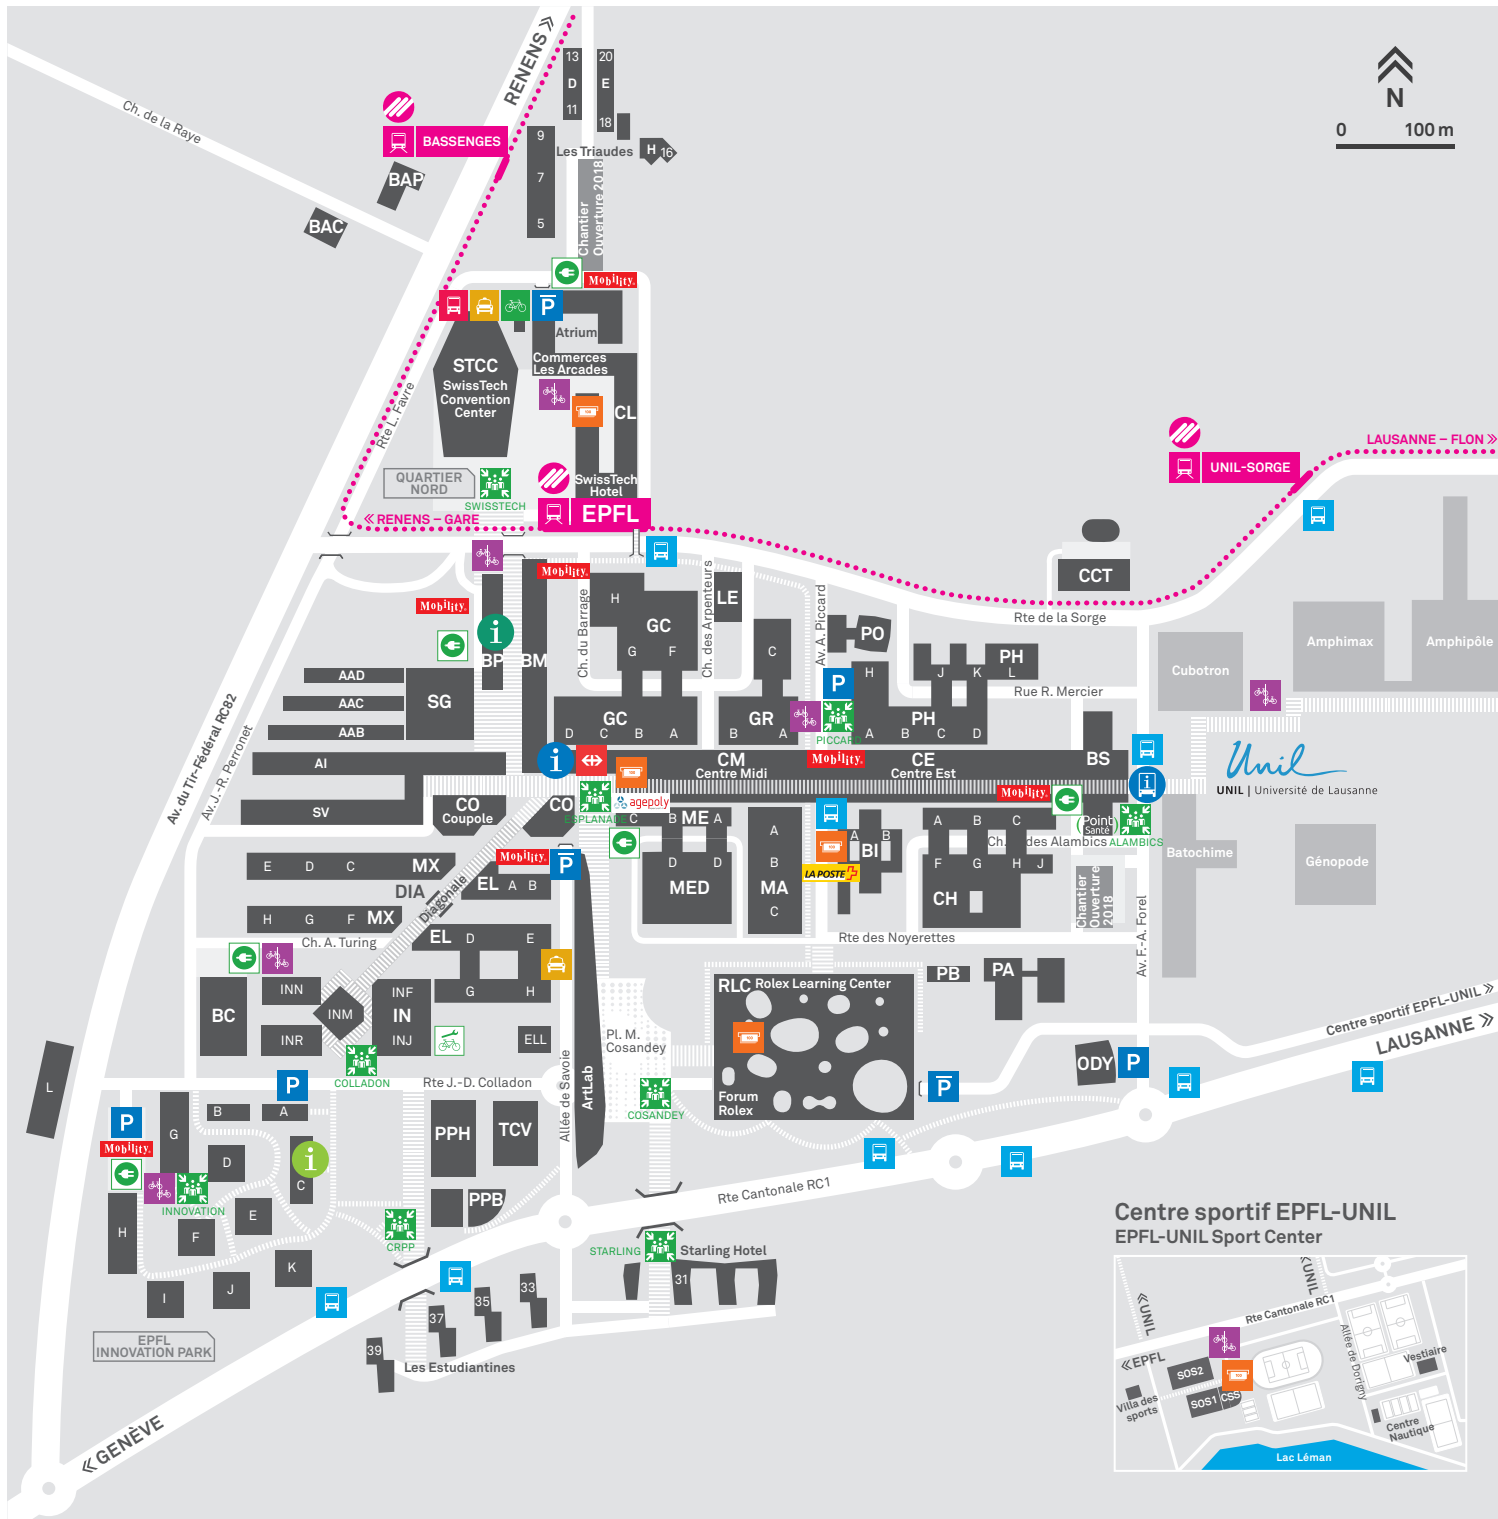

Plan d'orientation EPFL

EPFL - DII - 08.08.2016

- | | | | |
|---|--|--|--|
|  Accueil/Information
Reception/Information |  Point Santé
Health Point |  Parking public
Public Parking |  Vélo Station
Bike Station |
|  Guichet étudiants
Students Services Desk |  Association des étudiants de l'EPFL
EPFL General Student's Association |  Métro m1
m1 metro |  PubliBike
PubliBike |
|  Accueil EPFL Innovation Park
EPFL Innovation Park Reception |  Agence CFF
CFF Train Tickets/Information |  Bus
Bus |  Point vélo réparations
Bike Repair Service |
|  Information livraisons
Delivery Information |  La Poste
Post Office |  Station de taxi
Taxi rank |  ElectricEasy
ElectricEasy |
|  Point de rassemblement
Assembly point |  Bancomat
ATM |  Dépose-minute bus
Bus drop-off/pick-up point |  Mobility
Mobility |